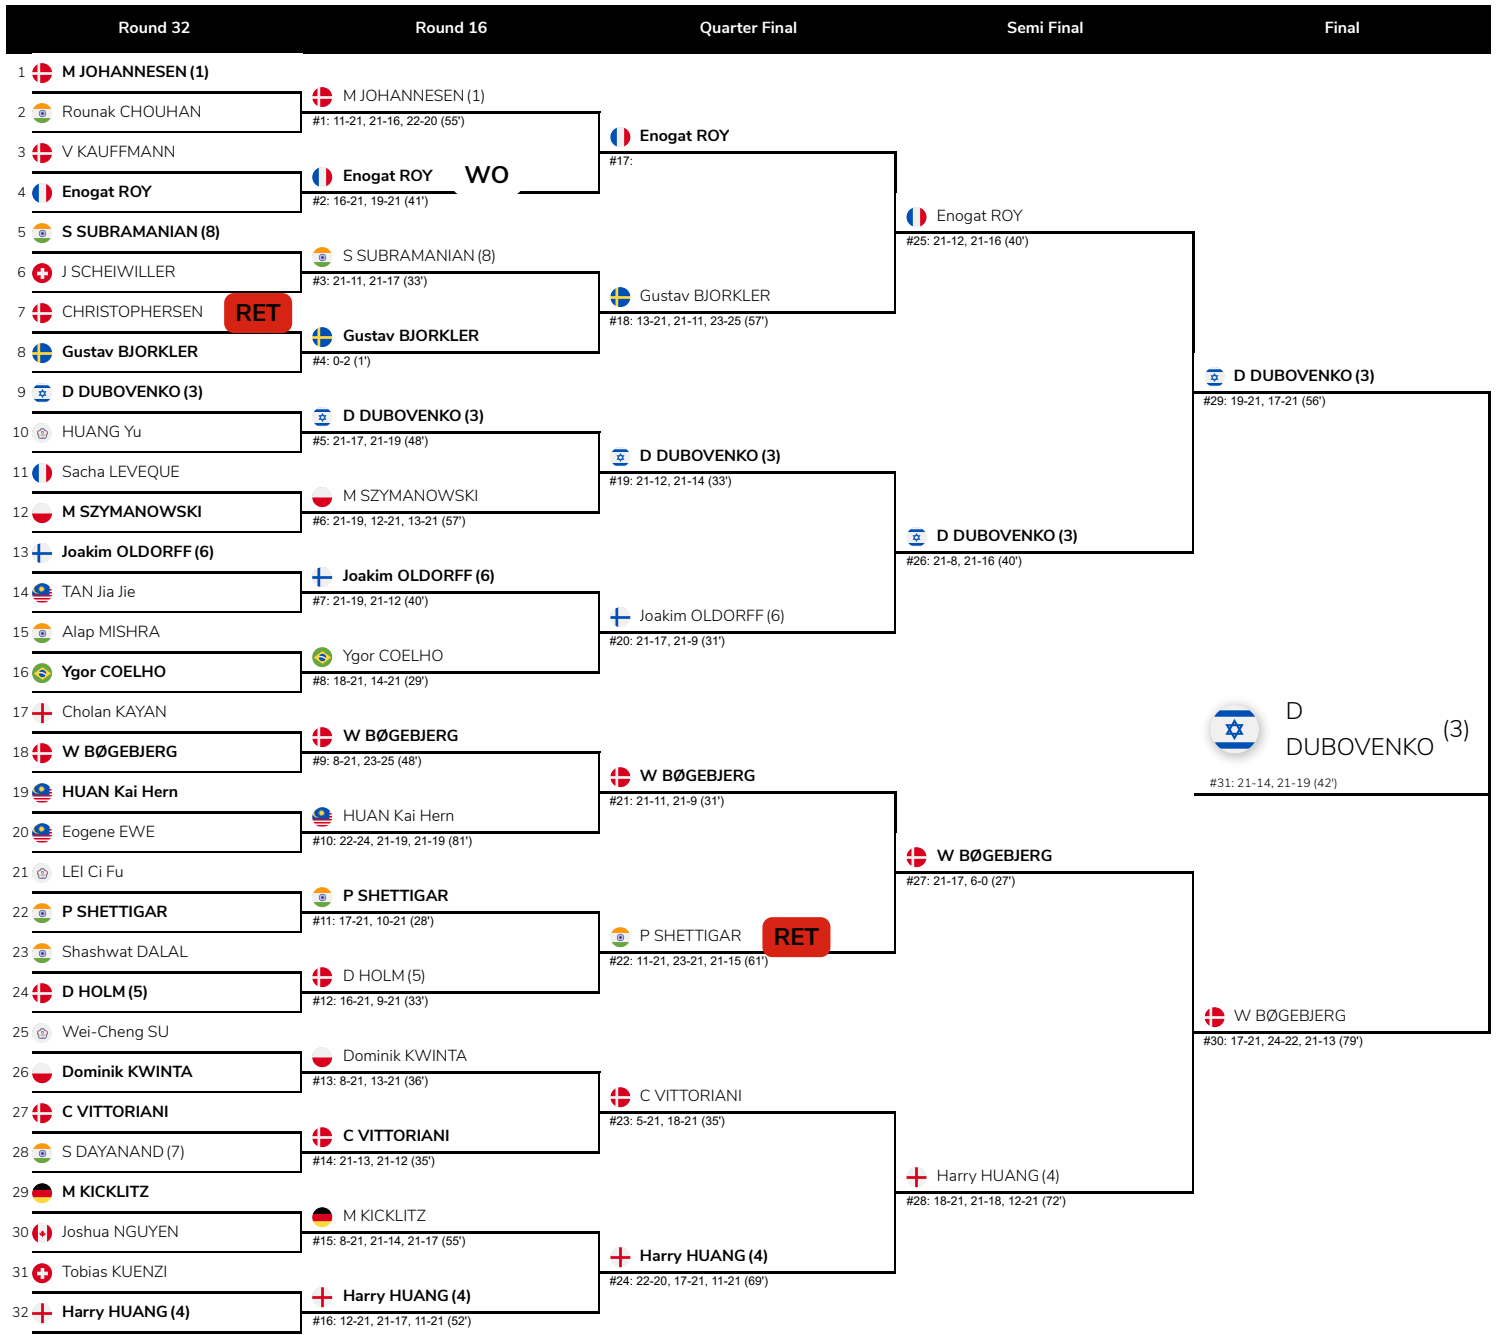

STATE Denmark Challenge 2026 presented by RSL (Men's singles)

28 - 31 May | Brøndby Hallen Brøndby Stadion 20

Printed: 6/2/2026 5:09:41 PM

WO Walkover **RET** Retired